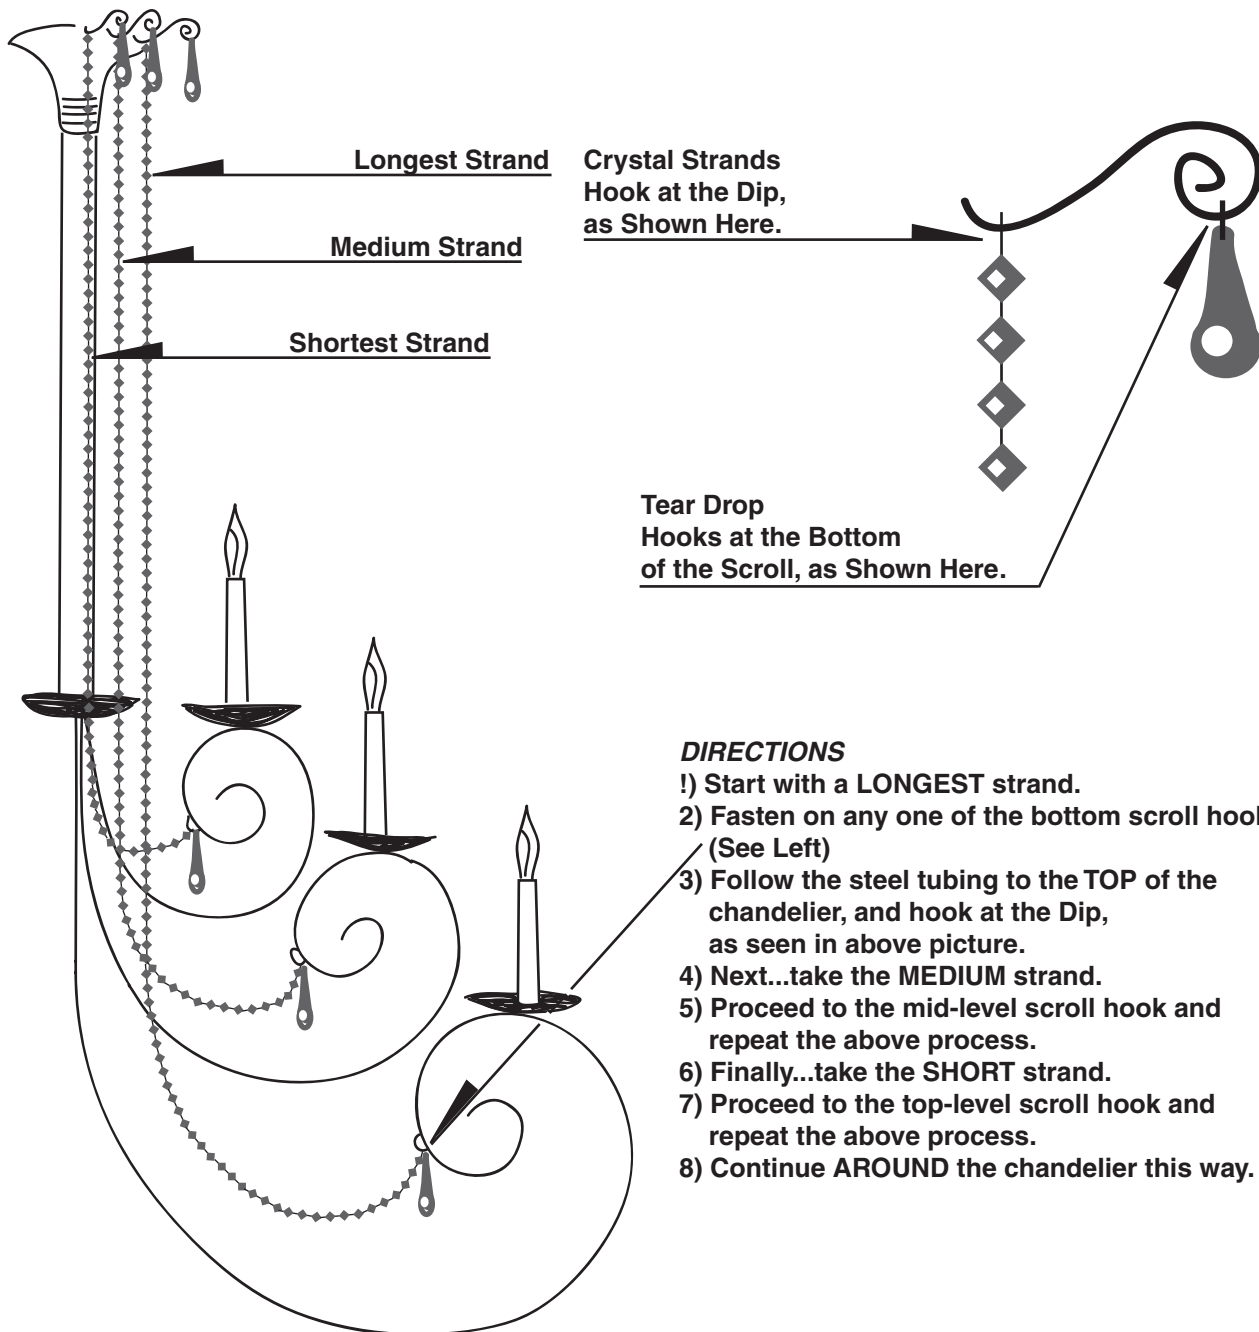

crystal scroll™

3 TIER
1607, 1609

INSTRUCTIONS FOR PLACING CRYSTAL STRANDS

studio
steel™